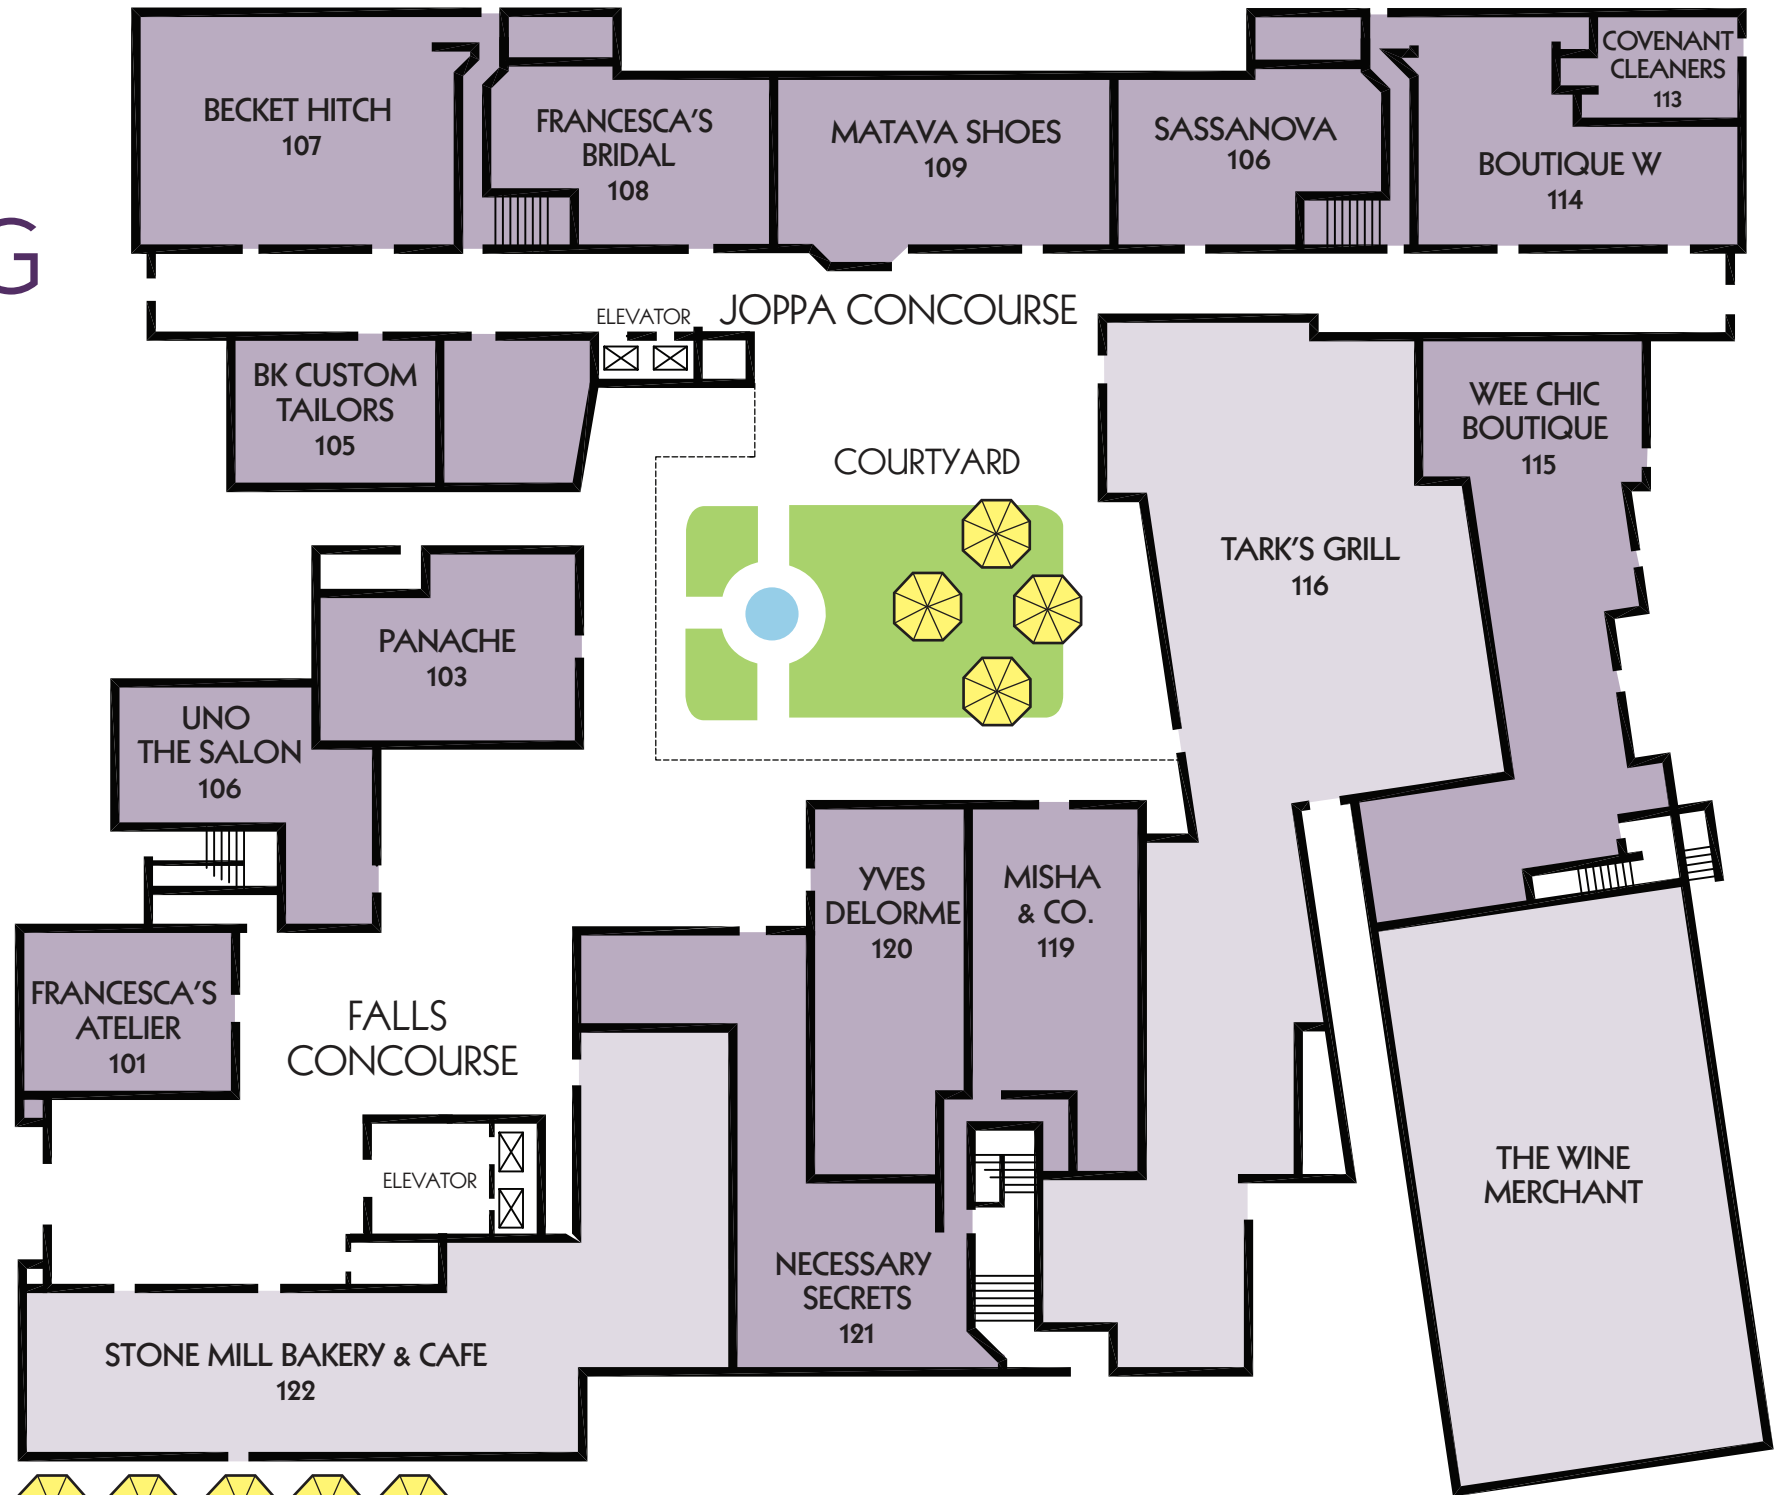

GREEN SPRING STATION

RETAIL SHOPS & RESTAURANTS

Joey Chius Restaurant
Mano Swartz Furrier

PNC Bank

The Gatehouse Shoppes
CF Interiors
The Pleasure of Your Company
Bozzuto Greene Art
M&T Bank

Bank of America →