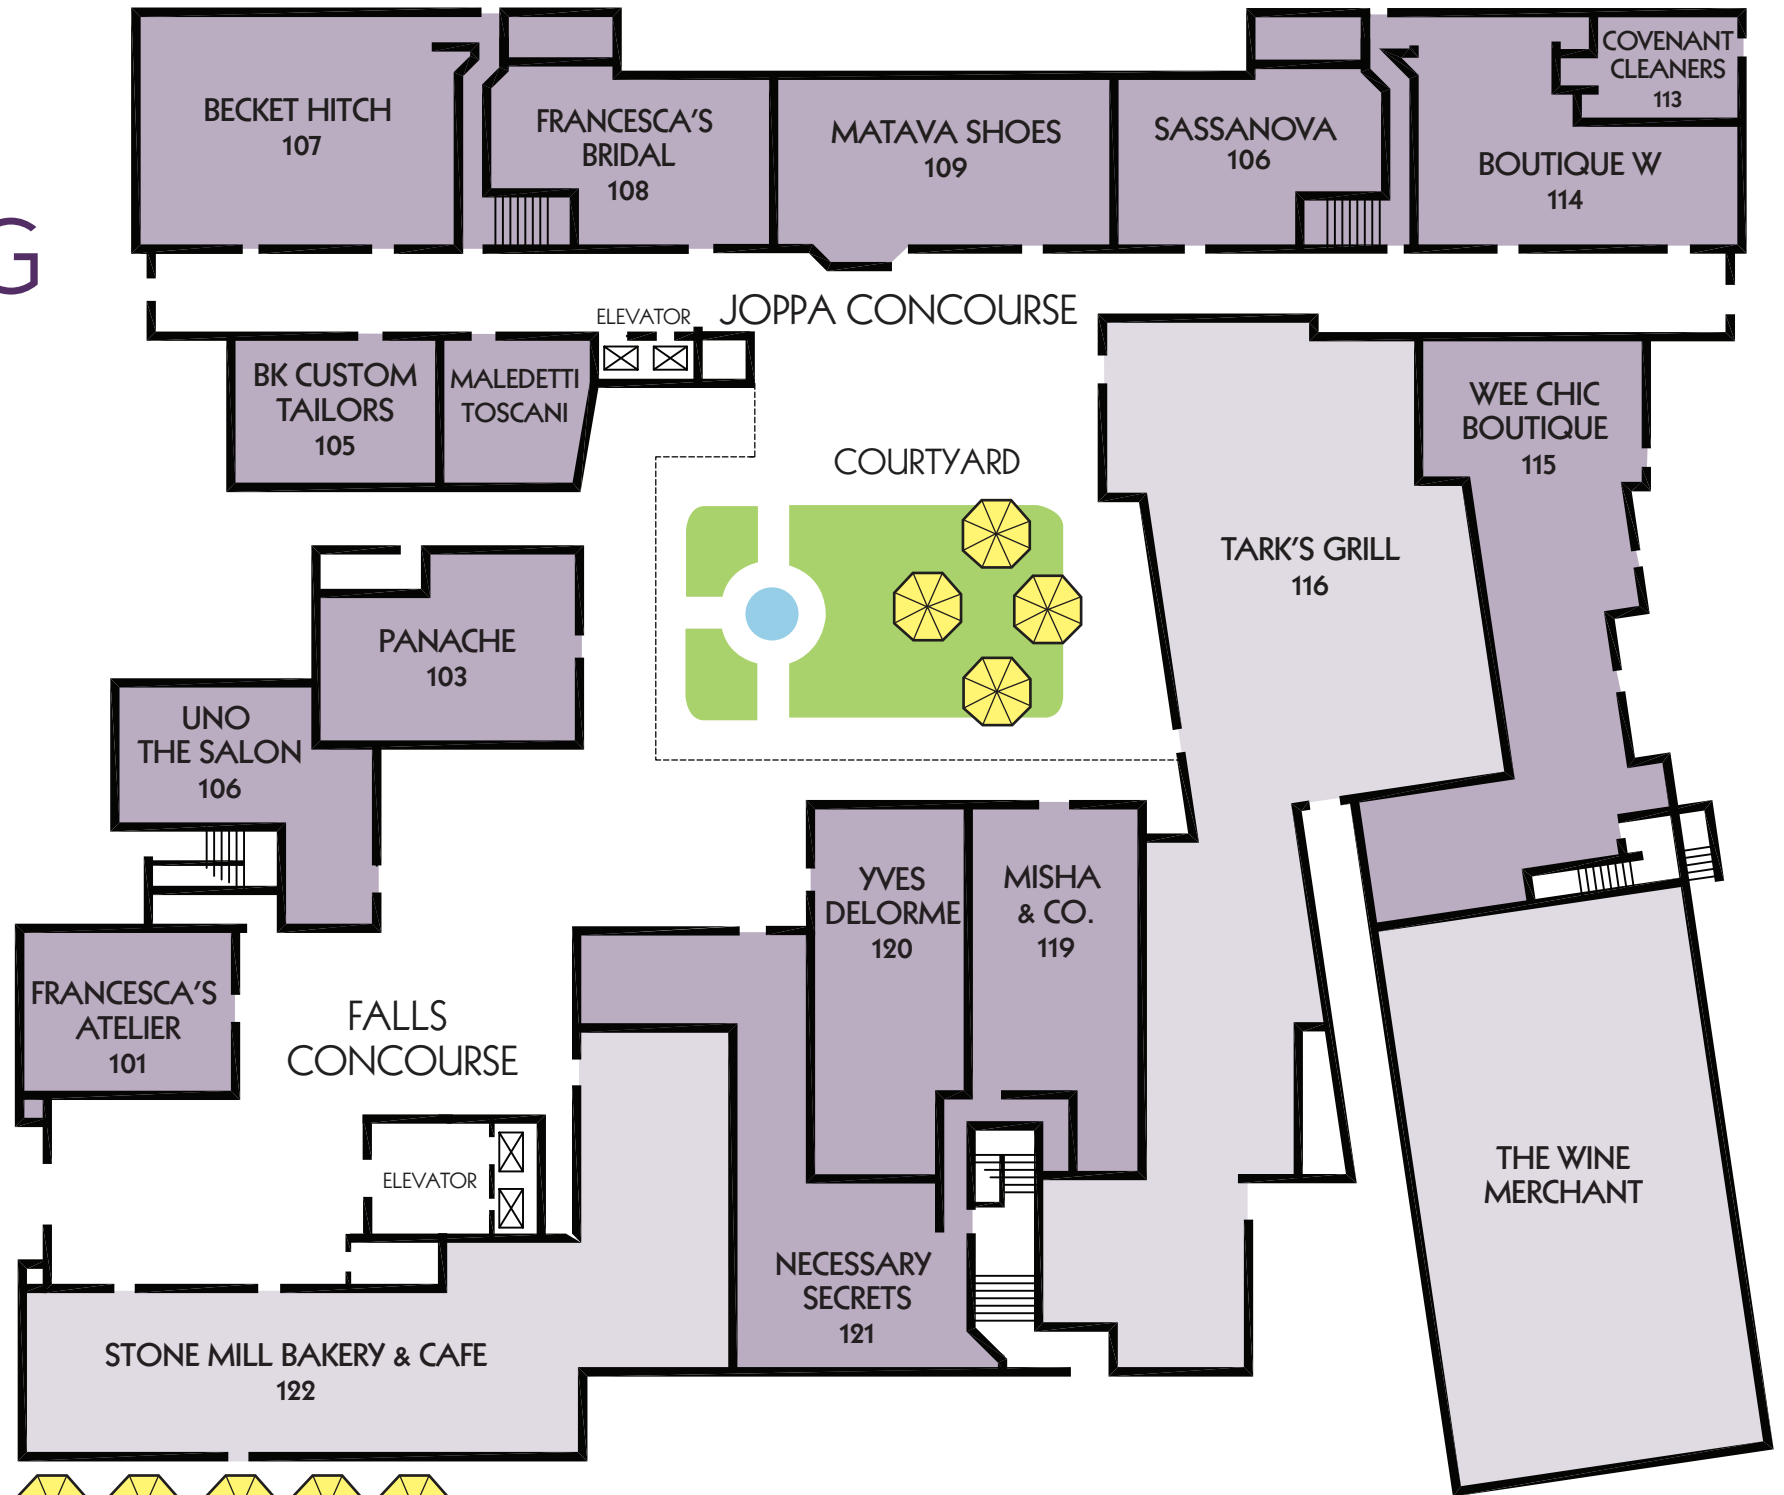

# GREEN SPRING STATION

## RETAIL SHOPS & RESTAURANTS

Joey Chius Restaurant  
Mano Swartz Furrier

PNC Bank

**The Gatehouse Shoppes**  
CF Interiors  
The Pleasure of Your Company  
Bozzuto Greene Art  
M&T Bank

Bank of America →