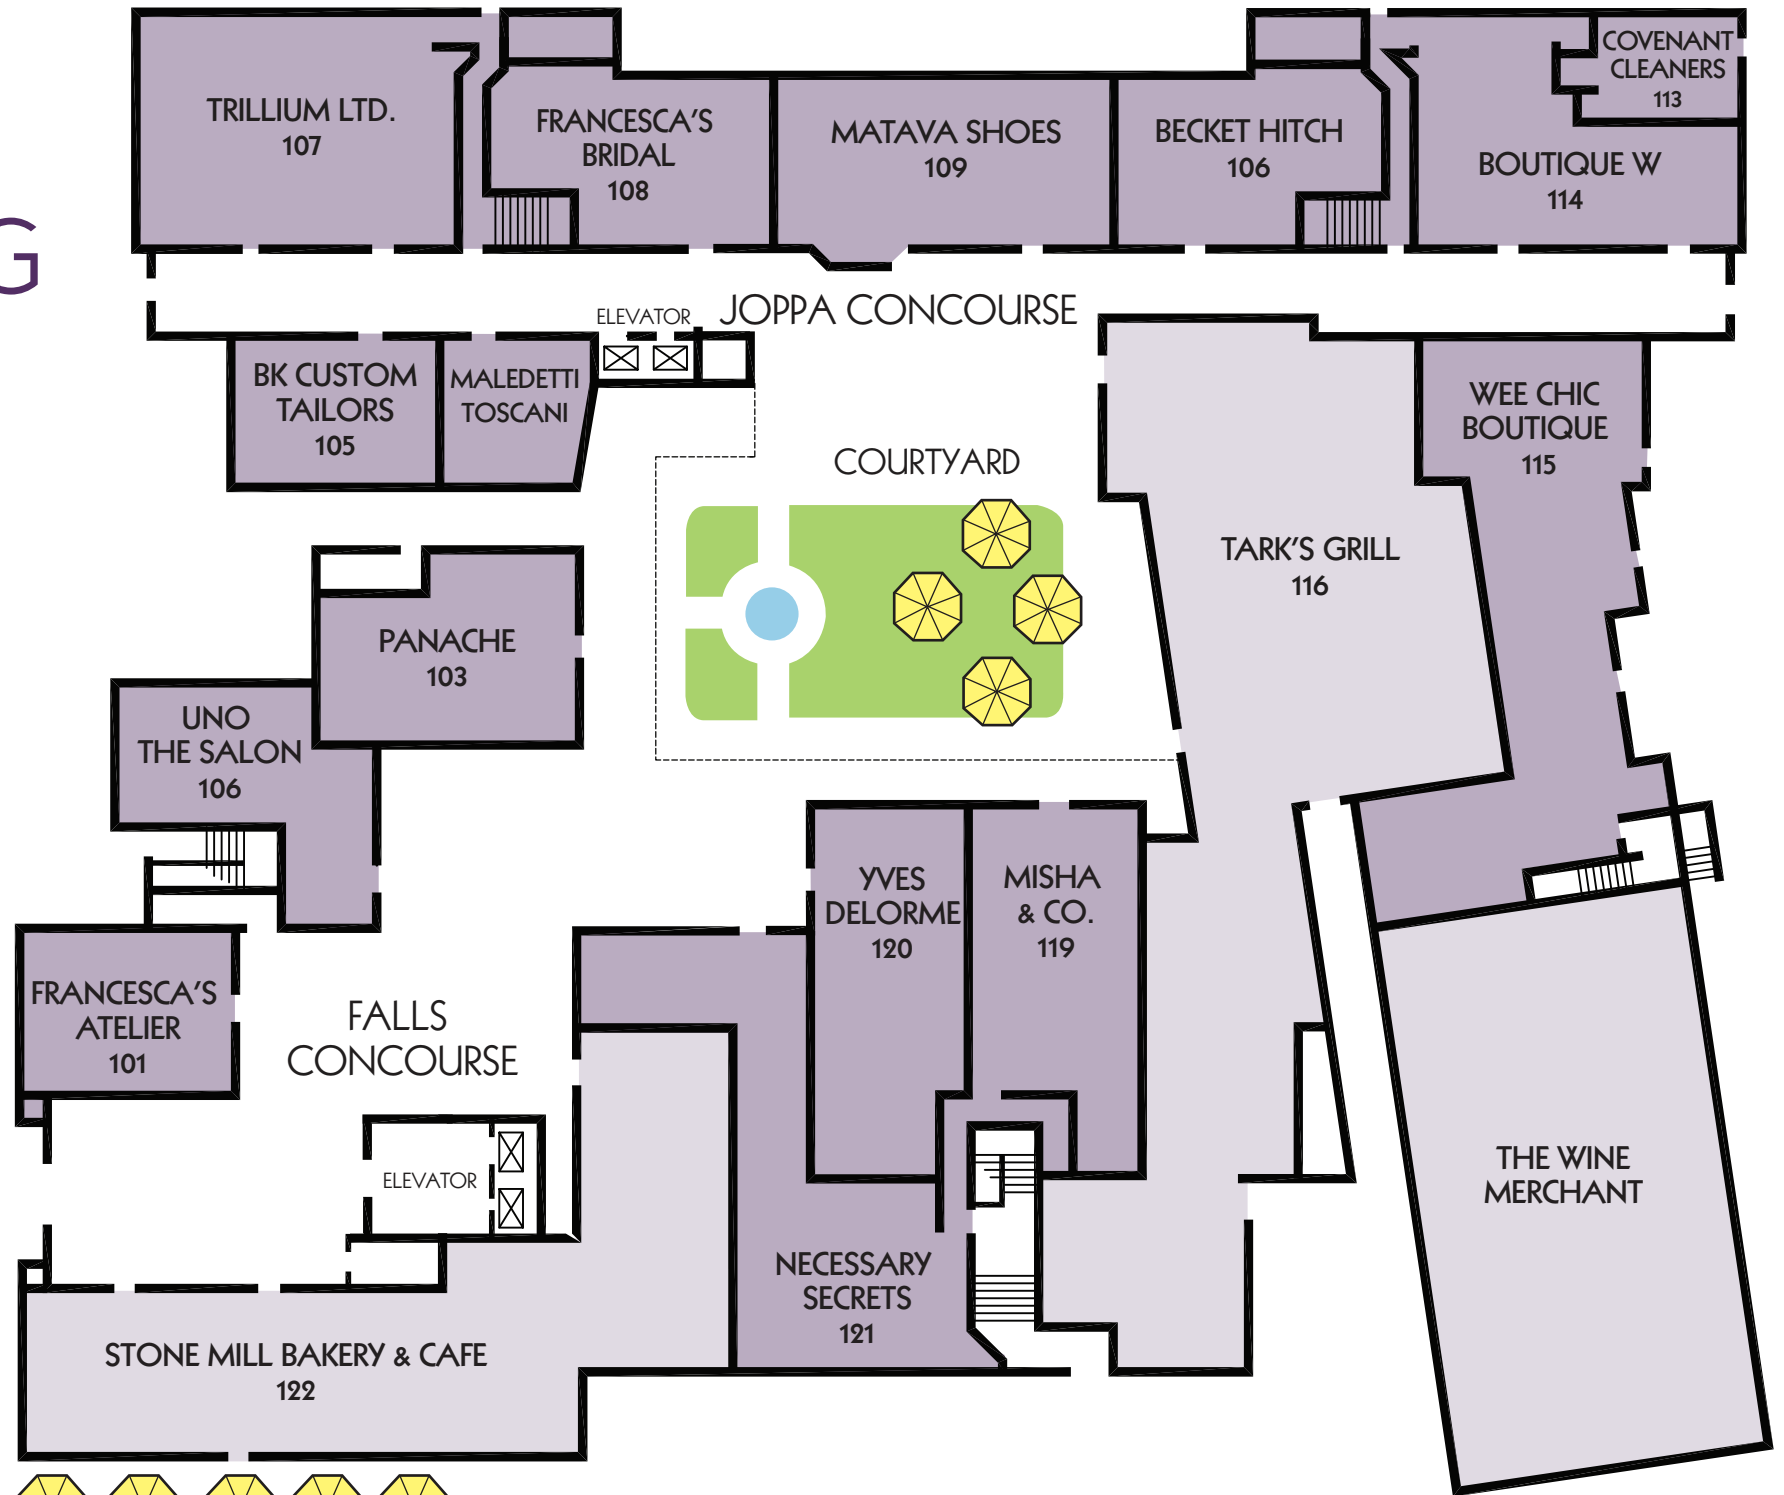

# GREEN SPRING STATION

## RETAIL SHOPS & RESTAURANTS

Joey Chius Restaurant  
Mano Swartz Furrier

PNC Bank

**The Gatehouse Shoppes**  
CF Interiors  
The Pleasure of Your Company  
Bozzuto Greene Art  
M&T Bank

Bank of America →