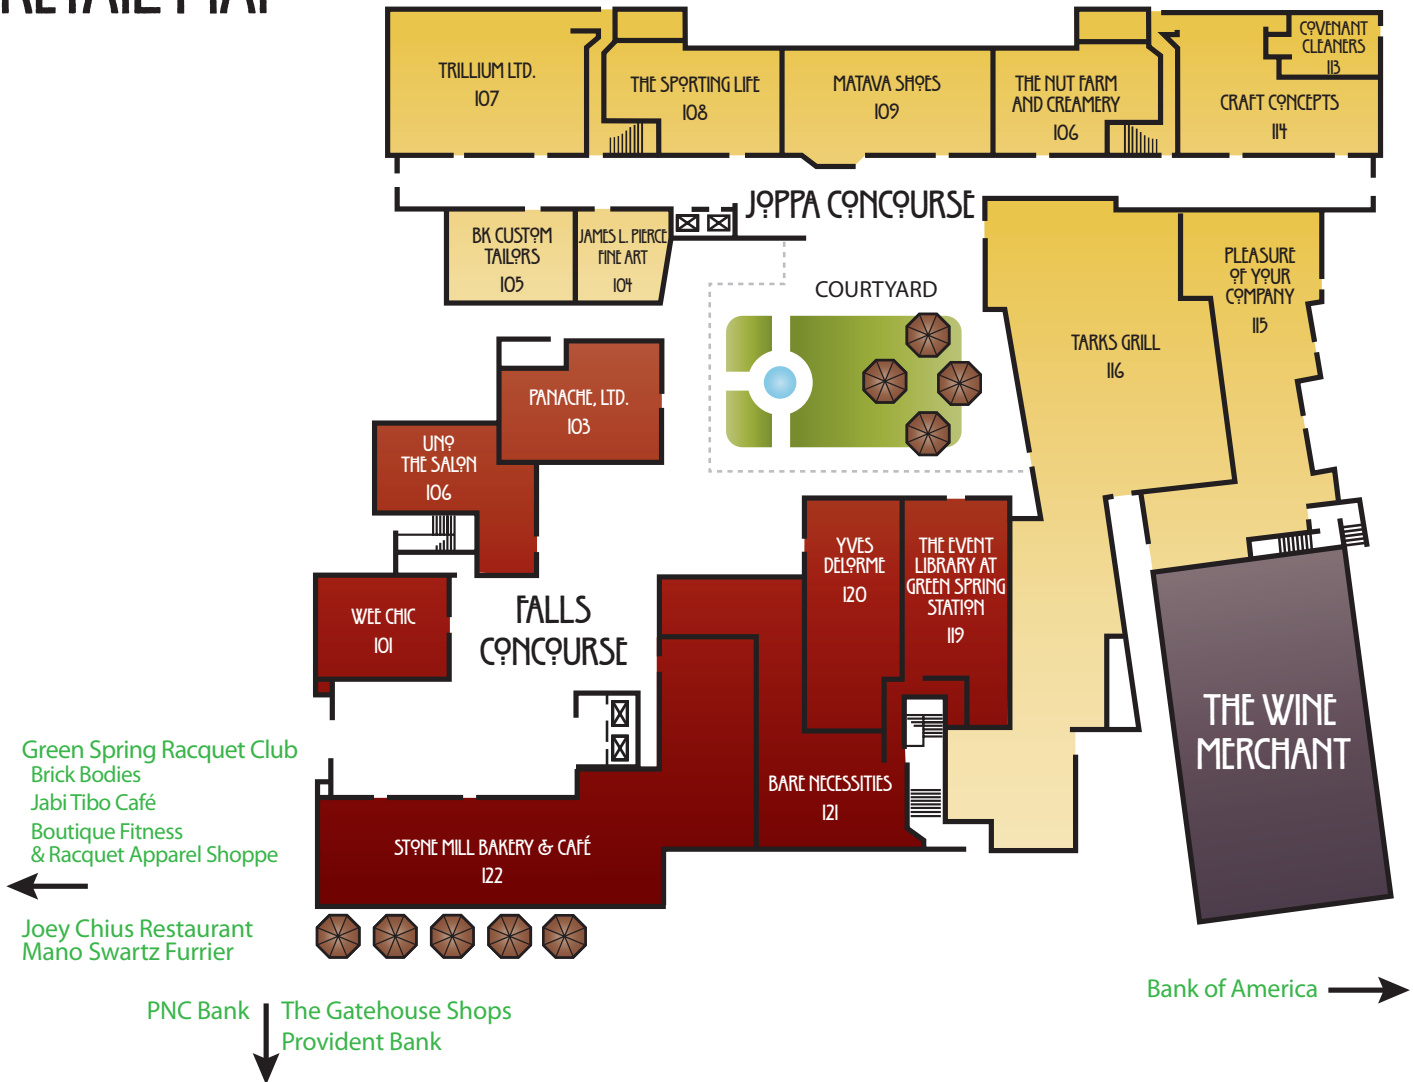

# GREEN SPRING STATION

Boutique shopping and great dining located in the heart of Baltimore County

## RETAIL MAP

### JOPPA CONCOURSE

- 104 James L. Pierce Fine Art Framing and Gallery
- 105 BK Custom Tailors
- 106 The Nut Farm and Creamery
- 107 Trillium LTD.
- 108 The Sporting Life
- 109 Matava Shoes
- 110 The Nut Farm
- 113 Covenant Cleaners
- 114 Craft Concepts, LTD
- 115 Pleasure of Your Company
- 116 Tarks Grill

### FALLS CONCOURSE

- 101 Wee Chic: a baby boutique
- 103 Panache, LTD
- 106 Uno the Salon, LLC
- 117 Tarks Grill
- 119 The Event Library at Green Spring Station
- 120 Yves Delorme
- 121 Bare Necessities
- 122 Stone Mill Bakery & Café