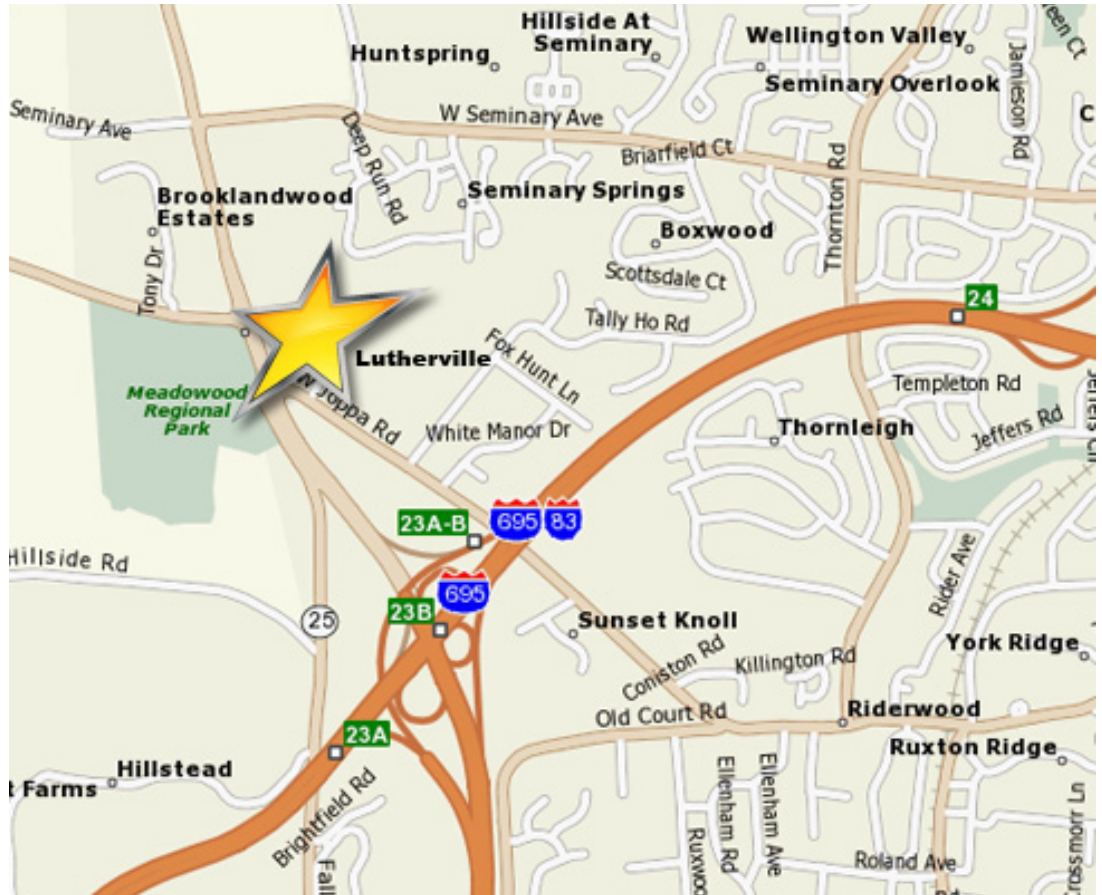

GREEN SPRING STATION

Boutique shopping and great dining located in the heart of Baltimore County

DIRECTIONS

Green Spring Station
10803 Falls Road
Lutherville, Maryland 21093
410-825-0400

To Green Spring Station

Green Spring Station is conveniently located at the intersection of I-83 and I-695.

From Baltimore City: Take the Jones Falls Expressway (I-83) North get off at the Falls Road Exit just after Ruxton Road. Go right at the 2nd Traffic light onto Station Drive. From here, follow the Campus Map detail.

From York, Pennsylvania: Take the Harrisburg Expressway (I-83) South which ends at I-695. Go West on I-695 and get off at the first exit Falls Road North, exit 23 B. Go right at the 2nd Traffic light onto Station Drive. From here, follow the Campus Map detail.

From Towson: Take I-695 West to Exit 23B Falls Road North. Go right at the 2nd Traffic light onto Station Drive. From here, follow the Campus Map detail.

From Pikesville: Take I-695 North to Exit 23B Falls Road North. Go right at the 2nd Traffic light onto Station Drive. From here, follow the Campus Map detail.